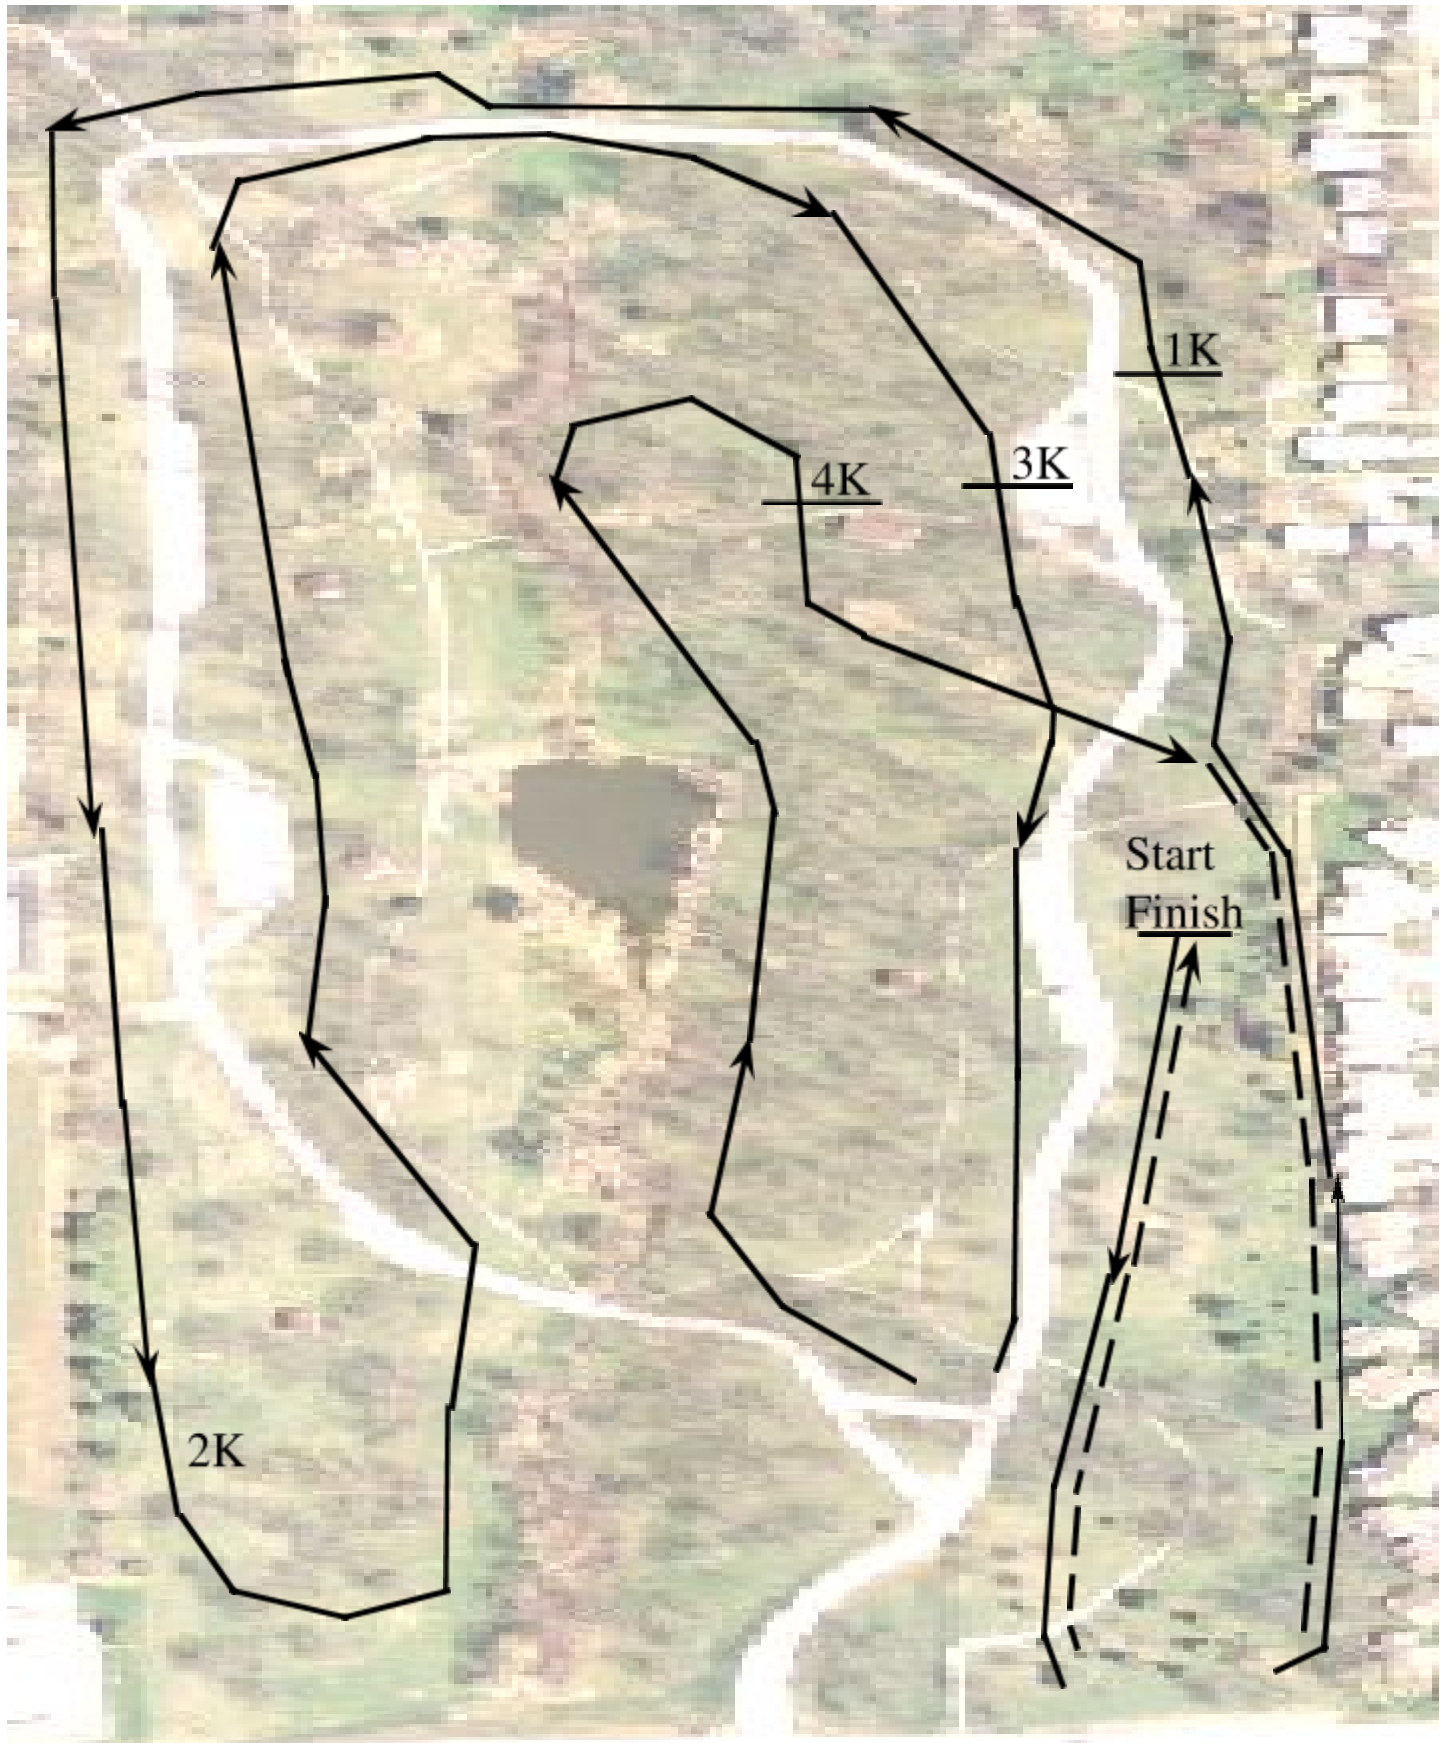

BURKE Invitational

Saturday Sept. 1, 2018
Walnut Grove Park, 15050 Q Street

Race Times

Girls JV	8:00 AM
Girls Varsity	8:40 AM
Boys Varsity	9:10 AM
Boys JV	9:40 AM

Teams Expected

Lincoln Southeast	O. Mercy (Girls)
Millard North	Millard West
Burke	Kearney (Boys)
O. North	O. Bryan
Bellevue East	O. South
Bellevue West	

76°F

- Pack a bag tonight containing: Sweats, Jersey, spikes or racing flats, extra socks

The Bus will leave @ 6:00 AM, don't be late!

We should return shortly before 12:00

Never let up! Never give up!

Go Knights!

PRACTICE MONDAY at 8:00!

Walnut Grove Park XC Course 5K

West

Q Street

East